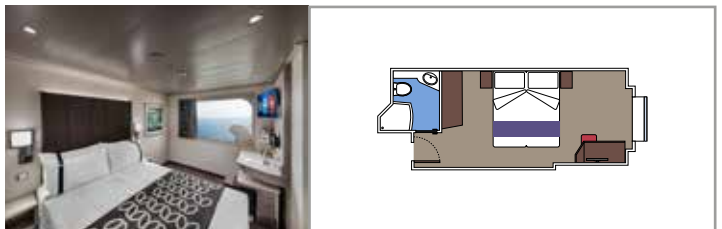

JUNIOR OCEAN VIEW WITH OBSTRUCTED VIEW

OO

≈12
8
2

The images are representative only. Size, layout and furniture may vary (within the same cabin category).

Cabin size (m²)

Balcony size (m²)

Deck location

Accommodating up to