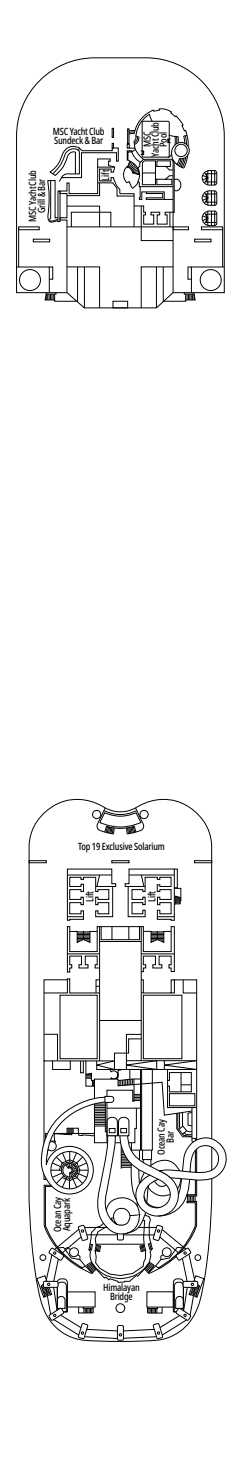

DECK 19
PALAU