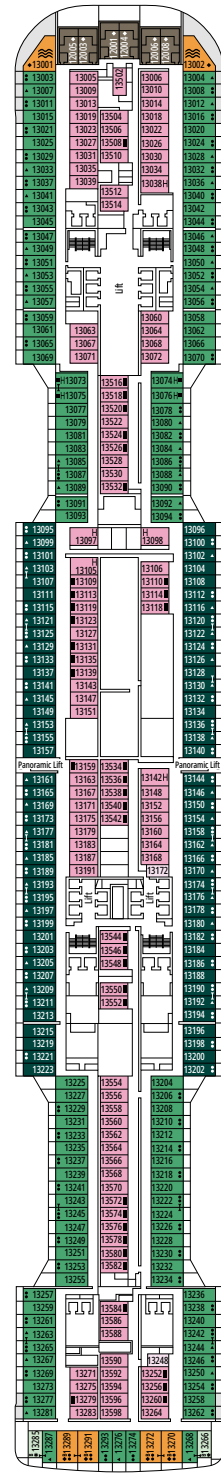

DECK 13
ZAKYNTHOS