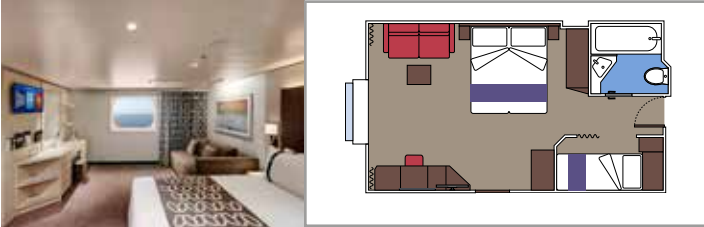

OCEAN VIEW

INCLUDED FACILITIES

- Window with sea view
- Relaxing armchair
- Comfortable double bed or single beds (on request)
- Bathroom with shower or bathtub, vanity area with hairdryers
- Interactive TV, telephone, safe, minibar and air conditioning
- Wifi connection available (for a fee)

PREMIUM OCEAN VIEW

OL2

≈25
9-11
6

› Medium deck location