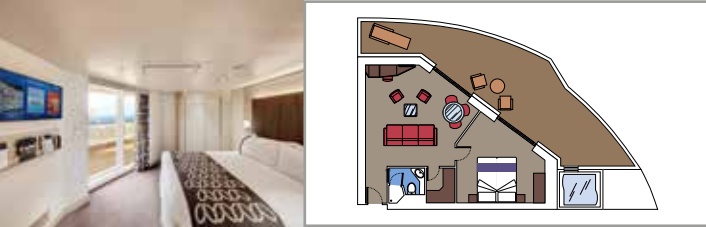

- › Sitting area with sofa
- › Spacious wardrobe

MSC YACHT CLUB INTERIOR SUITE YIN

 ≈17
 14-16
 2

- › Spacious wardrobe

The images are representative only. Size, layout and furniture may vary (within the same cabin category).

 Cabin size (m²)

 Balcony size (m²)

 Deck location

 Accommodating up to

SUITE AUREA

INCLUDED FACILITIES

- Some Suites have balcony with private whirlpool
- Spacious Wardrobe
- Sitting area with double sofa bed
- Comfortable double bed or single beds (on request)
- Bathroom with shower or bathtub, vanity area with hairdryers
- Interactive TV, telephone, safe, minibar and air conditioning
- Wifi connection available (for a fee)

GRAND SUITE AUREA WITH TERRACE AND WHIRLPOOL

SXJ

 ≈39
  ≈36
  12
  4

- > Balcony with its own private whirlpool bath
- > Sitting area with double sofa bed
- > Walk-in wardrobe

PREMIUM SUITE AUREA WITH TERRACE AND WHIRLPOOL

The images are representative only. Size, layout and furniture may vary (within the same cabin category).

 Cabin size (m²)

 Balcony size (m²)

 Deck location

 Accommodating up to

BALCONY

INCLUDED FACILITIES

- Sitting area with sofa
- Comfortable double bed or single beds (on request)
- Bathroom with shower or bathtub, vanity area with hairdryers
- Interactive TV, telephone, safe, minibar and air conditioning
- Wifi connection available (for a fee)