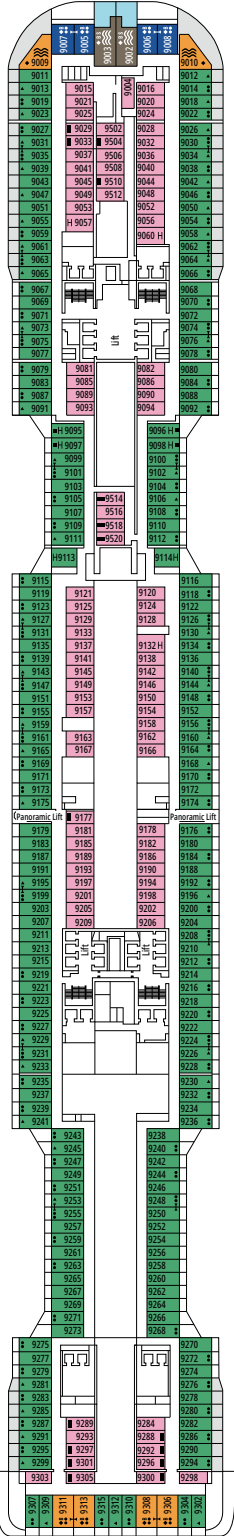

DECK 9
BLUE BAY