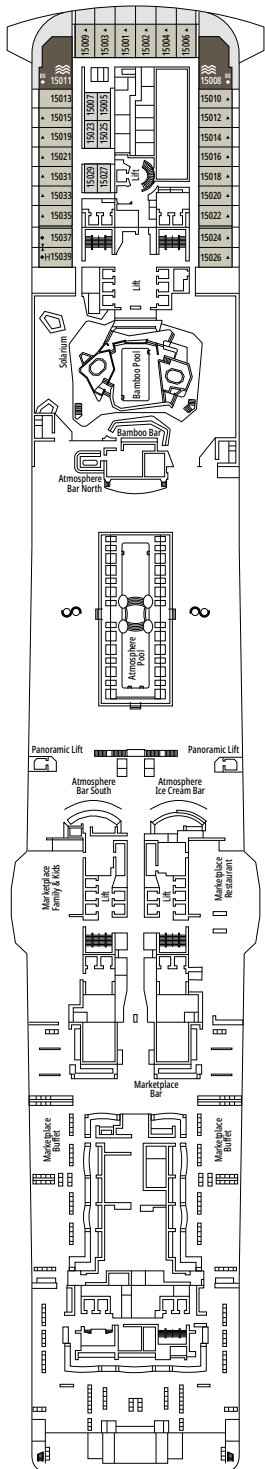

DECK 15
CINQUE TERRE