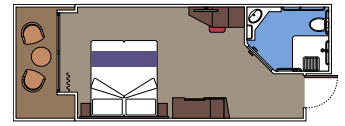

 Cabin size (m²)

 Balcony size (m²)

 Deck location

 Accommodating up to

SUITE AUREA

INCLUDED FACILITIES

- Some Suites have balcony with private whirlpool
- Spacious Wardrobe
- Sitting area with double sofa bed
- Comfortable double bed or single beds (on request)
- Bathroom with shower or bathtub, vanity area with hairdryers
- Interactive TV, telephone, safe, minibar and air conditioning
- Wifi connection available (for a fee)

The images are representative only. Size, layout and furniture may vary (within the same cabin category).

 Cabin size (m²)

 Balcony size (m²)

 Deck location

 Accommodating up to

BALCONY

INCLUDED FACILITIES

- Sitting area with sofa
- Comfortable double bed or single beds (on request)
- Bathroom with shower or bathtub, vanity area with hairdryers
- Interactive TV, telephone, safe, minibar and air conditioning
- Wifi connection available (for a fee)

 Balcony size (m²)

 Deck location

 Accommodating up to

FACILITIES FOR GUESTS WITH DISABILITIES OR REDUCED MOBILITY

DELUXE BALCONY WITH PARTIAL VIEW FOR GUESTS WITH DISABILITIES OR REDUCED MOBILITY

MSC YACHT CLUB

Available in:

- › **MSC Yacht Club Deluxe Suite (YC1)**
cabin size 29m²; balcony size 5m²; deck 15

BALCONY

Available in:

- › **Deluxe Balcony (BR3)**
cabin size 22m²; balcony size 16m²; high deck location (deck 13)
- › **Deluxe Balcony (BR2)**
cabin size 22m²; balcony size 16m²; medium deck location (deck 11-12)
- › **Deluxe Balcony (BR1)**
cabin size 21-22m²; balcony size 5-16m²; low deck location (deck 9-10)
- › **Deluxe Balcony with partial view (BP)**
cabin size 22m²; balcony size 16m²; deck 8-14