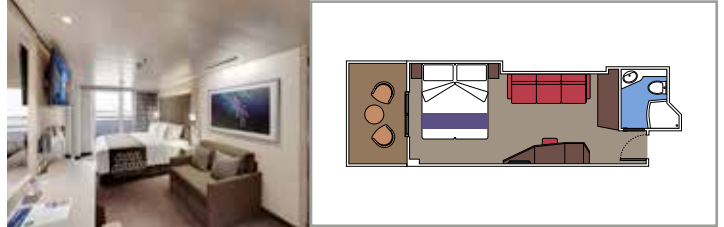

DELUXE BALCONY

BR3

≈17
≈6
13-14
4

› High deck location