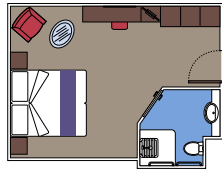

INTERIOR

Available in:

- › **Deluxe Interior (IR2)**
  cabin size 22m²; medium deck location (deck 8-14)
- › **Deluxe Interior (IR1)**
  cabin size 22m²; low deck location (deck 8)

The images are representative only; the size, layout and furniture may vary (within the same cabin category).

FACILITIES FOR GUESTS WITH DISABILITIES OR REDUCED MOBILITY

Cabin door width	85,5 cm
Cabin clearance	82,1 cm
Bathroom door width	90 cm
Size of cabin (floor space)	from ≈ 22 to ≈ 28 m²
Size of bathroom	3,1 m²
Is there a fold-down seat in the shower?	Yes
Height of seat from the floor	44 cm
Does the WC seat have grab rails?	Yes
Are wheelchairs available on board?	In limited numbers*
Are all decks/public areas accessible?	Yes
Are all lifeboats wheelchair-accessible?	No**
Do the lifts have deck indicators?	Visual, Audio & Braille
Can severely visually impaired/blind guests be catered for on the cruise?	Only with full-time carer

* Only for embarkation, disembarkation and emergencies.

** In the event of an emergency, dedicated personnel will help guests with disabilities or reduced mobility to board lifeboats.