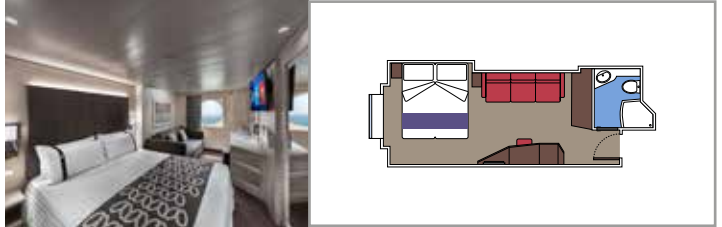

 Cabin size (m²)

 Balcony size (m²)

 Deck location

 Accommodating up to

SUITE AUREA

INCLUDED FACILITIES

- Some Suites have balcony with private whirlpool
- Spacious Wardrobe
- Sitting area with double sofa bed
- Comfortable double bed or single beds (on request)
- Bathroom with shower or bathtub, vanity area with hairdryers
- Interactive TV, telephone, safe, minibar and air conditioning
- Wifi connection available (for a fee)

The images are representative only. Size, layout and furniture may vary (within the same cabin category).

 Cabin size (m²)

 Balcony size (m²)

 Deck location

 Accommodating up to

BALCONY

INCLUDED FACILITIES

- Sitting area with sofa
- Comfortable double bed or single beds (on request)
- Bathroom with shower or bathtub, vanity area with hairdryers
- Interactive TV, telephone, safe, minibar and air conditioning
- Wifi connection available (for a fee)

 Cabin size (m²)

 Balcony size (m²)

 Deck location

 Accommodating up to

OCEAN VIEW

INCLUDED FACILITIES

- Window with sea view
- Relaxing armchair
- Comfortable double bed or single beds (on request)
- Bathroom with shower or bathtub, vanity area with hairdryers
- Interactive TV, telephone, safe, minibar and air conditioning
- Wifi connection available (for a fee)

PREMIUM OCEAN VIEW

OL2

 ≈25
  9-11
  6

› Medium deck location

DELUXE OCEAN VIEW

OR1

 ≈16
  5
  4

› Low deck location