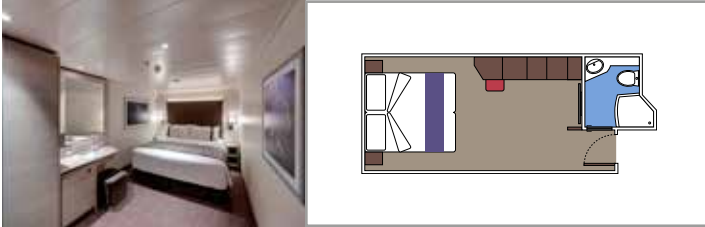

INTERIOR

INCLUDED FACILITIES

Comfortable double bed or single beds (on request)

Bathroom with shower or bathtub, vanity area with hairdryers

Interactive TV, telephone, safe, minibar and air conditioning

Wifi connection available (for a fee)

DELUXE INTERIOR

IR2

≈17
11-14
4

› Medium deck location