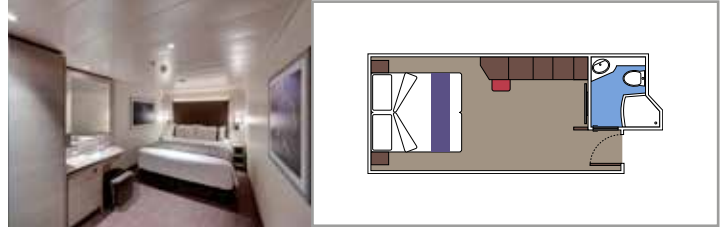

DELUXE INTERIOR

IR1

≈17
5-10
4

› Low deck location