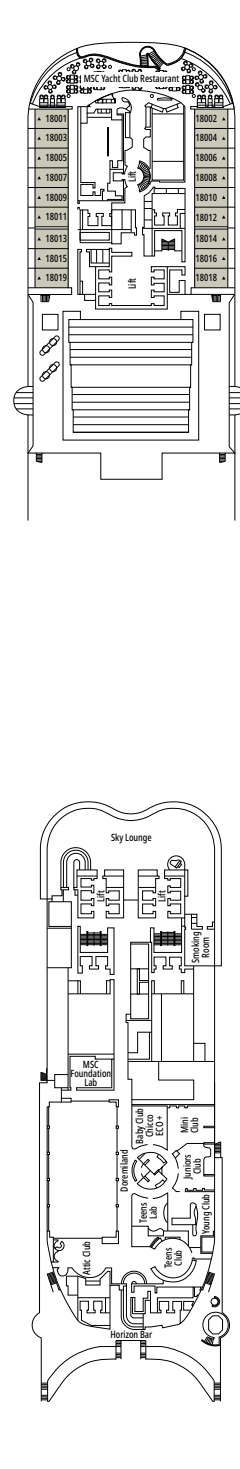

DECK 18
PORTUGUESE ISLAND