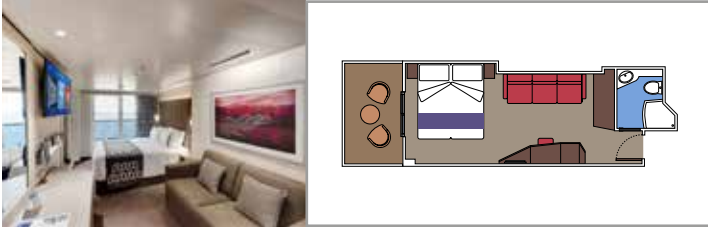

BALCONY

INCLUDED FACILITIES

- Sitting area with sofa
- Comfortable double bed or single beds (on request)
- Bathroom with shower or bathtub, vanity area with hairdryers
- Interactive TV, telephone, safe, minibar and air conditioning
- Wifi connection available (for a fee)

DELUXE BALCONY AUREA

BA

≈17
≈6
11-13
4

› Best ship position