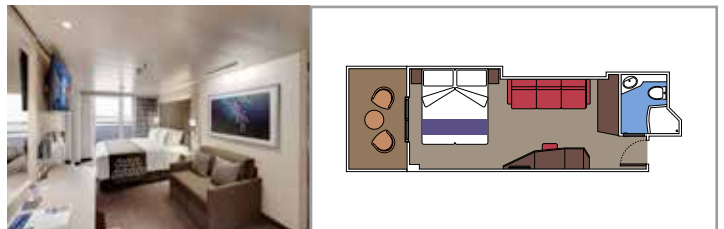

DELUXE BALCONY

BR1

≈17
≈6
8-10
4

› Low deck location