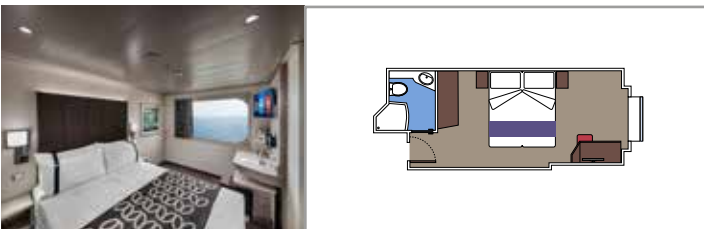

JUNIOR OCEAN VIEW

OM2

≈12
8
2

› Medium deck location