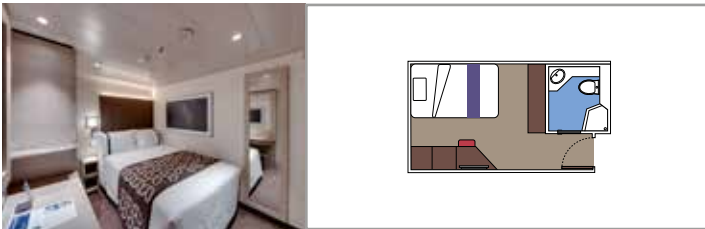

STUDIO INTERIOR

IS

≈12
5-14
1

› Single use

The images are representative only. Size, layout and furniture may vary (within the same cabin category).

Cabin size (m²)

Balcony size (m²)

Deck location

Accommodating up to