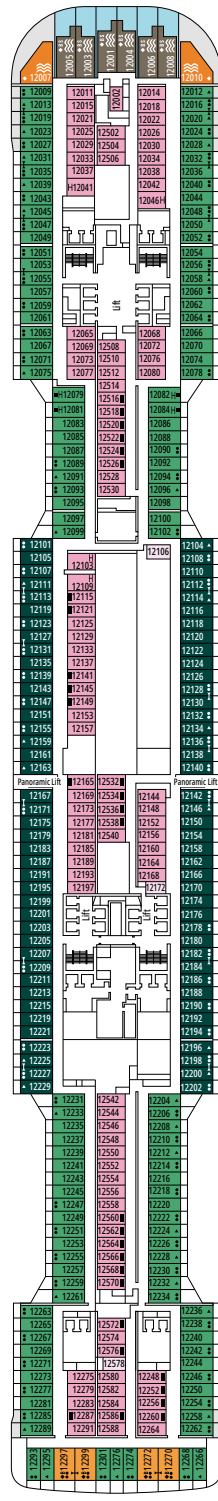

DECK 12
RAPA NUI