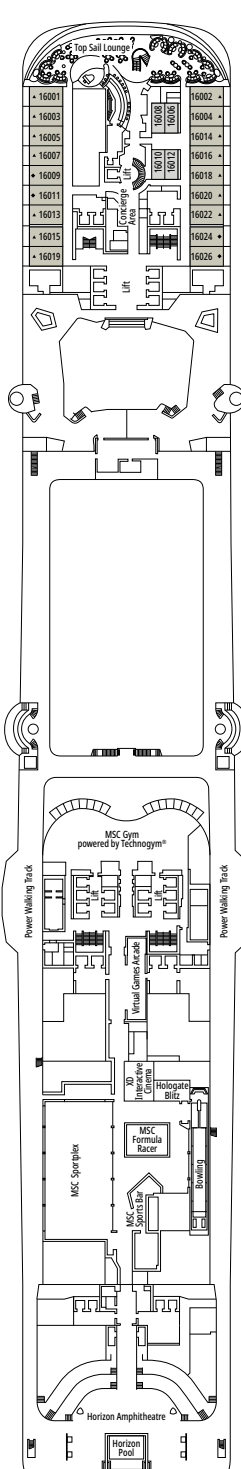

DECK 16
GREAT BARRIER REEF