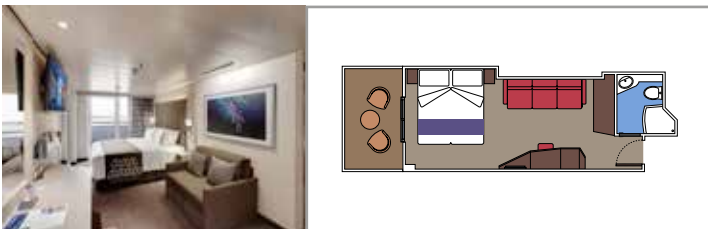

DELUXE BALCONY

BR2

≈17
≈6
11-12
4

› Medium deck location