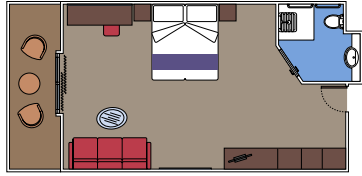

 Cabin size (m²)

 Balcony size (m²)

 Deck location

 Accommodating up to

SUITE AUREA

INCLUDED FACILITIES

- Some Suites have balcony with private whirlpool
- Spacious Wardrobe
- Sitting area with double sofa bed
- Comfortable double bed or single beds (on request)
- Bathroom with shower or bathtub, vanity area with hairdryers
- Interactive TV, telephone, safe, minibar and air conditioning
- Wifi connection available (for a fee)

The images are representative only. Size, layout and furniture may vary (within the same cabin category).

 Cabin size (m²)

 Balcony size (m²)

 Deck location

 Accommodating up to

BALCONY

INCLUDED FACILITIES

- Sitting area with sofa
- Comfortable double bed or single beds (on request)
- Bathroom with shower or bathtub, vanity area with hairdryers
- Interactive TV, telephone, safe, minibar and air conditioning
- Wifi connection available (for a fee)

 Balcony size (m²)

 Deck location

 Accommodating up to

FACILITIES FOR GUESTS WITH DISABILITIES OR REDUCED MOBILITY

DELUXE BALCONY WITH PARTIAL VIEW FOR GUESTS WITH DISABILITIES OR REDUCED MOBILITY

MSC YACHT CLUB

Available in:

- › **MSC Yacht Club Deluxe Suite (YC1)**
cabin size 29m²; balcony size 5m²; deck 15

BALCONY

Available in:

- › **Deluxe Balcony (BR3)**
cabin size 22m²; balcony size 16m²; high deck location (deck 13)
- › **Deluxe Balcony (BR2)**
cabin size 22m²; balcony size 16m²; medium deck location (deck 11-12)
- › **Deluxe Balcony (BR1)**
cabin size 21-22m²; balcony size 5-16m²; low deck location (deck 9-10)
- › **Deluxe Balcony with partial view (BP)**
cabin size 22m²; balcony size 16m²; deck 8-14