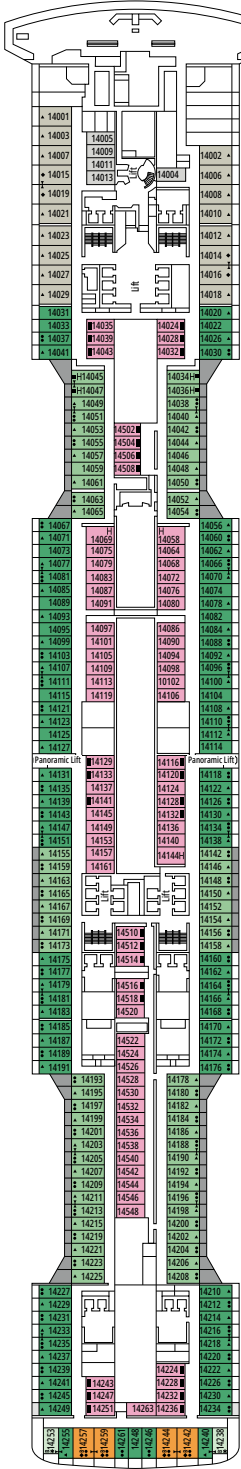

DECK 14
GOLFE DU MORBIHAN