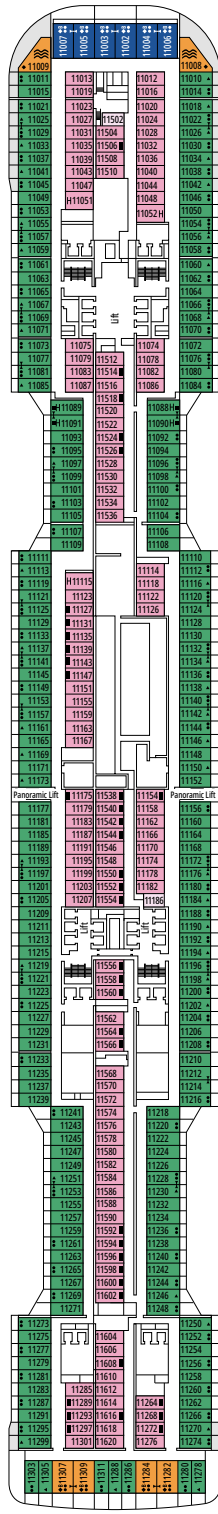

DECK 11
FERNANDO DE NORONHA