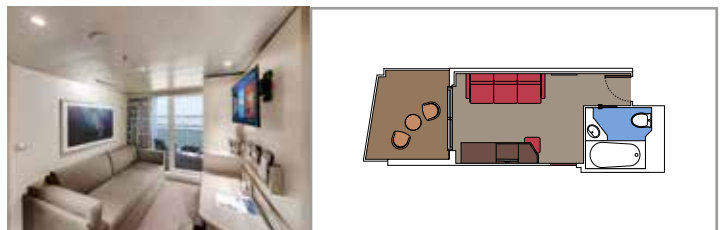

 Cabin size (m²)

 Balcony size (m²)

 Deck location

 Accommodating up to

SUITE AUREA

INCLUDED FACILITIES

- Some Suites have balcony with private whirlpool
- Spacious Wardrobe
- Sitting area with double sofa bed
- Comfortable double bed or single beds (on request)
- Bathroom with shower or bathtub, vanity area with hairdryers
- Interactive TV, telephone, safe, minibar and air conditioning
- Wifi connection available (for a fee)

The images are representative only. Size, layout and furniture may vary (within the same cabin category).

 Cabin size (m²)

 Balcony size (m²)

 Deck location

 Accommodating up to

BALCONY

INCLUDED FACILITIES

- Sitting area with sofa
- Comfortable double bed or single beds (on request)
- Bathroom with shower or bathtub, vanity area with hairdryers
- Interactive TV, telephone, safe, minibar and air conditioning
- Wifi connection available (for a fee)

DELUXE BALCONY WITH PARTIAL VIEW

BP

 ≈17
  ≈6
  8-14
  4

STUDIO BALCONY

BS

 ≈12
  ≈4
  13-14
  1

› Single use

The images are representative only. Size, layout and furniture may vary (within the same cabin category).

 Cabin size (m²)

 Balcony size (m²)

 Deck location

 Accommodating up to

OCEAN VIEW

INCLUDED FACILITIES

- Window with sea view
- Relaxing armchair
- Comfortable double bed or single beds (on request)
- Bathroom with shower or bathtub, vanity area with hairdryers
- Interactive TV, telephone, safe, minibar and air conditioning
- Wifi connection available (for a fee)