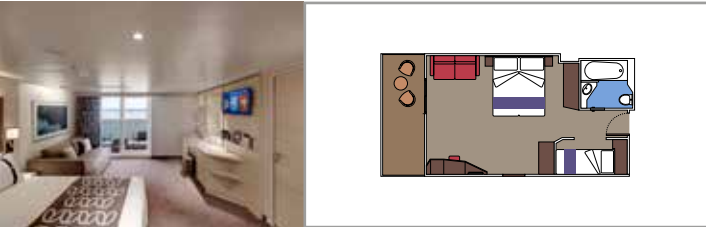

TOP SAIL LOUNGE

MSC YACHT CLUB POOL

INCLUDED FACILITIES

- Luxury suites with premium interiors
- Some Suites have balcony with private whirlpool
- Spacious wardrobe
- Comfortable double bed or single beds (on request)
- Bathroom with shower and/or bathtub, vanity area with hairdryer
- Interactive TV, telephone, safe, minibar and air conditioning
- Wifi connection included

 Cabin size (m²)

 Balcony size (m²)

 Deck location

 Accommodating up to

SUITE AUREA

INCLUDED FACILITIES

- Some Suites have balcony with private whirlpool
- Spacious Wardrobe
- Sitting area with double sofa bed
- Comfortable double bed or single beds (on request)
- Bathroom with shower or bathtub, vanity area with hairdryers
- Interactive TV, telephone, safe, minibar and air conditioning
- Wifi connection available (for a fee)

SLJ

 ≈27
  ≈26-30
  9-13
  4

- > Balcony with its own private whirlpool bath
- > Sitting area with double sofa bed
- > Spacious wardrobe

PREMIUM SUITE AUREA

SL1

 ≈25
  ≈3-14
  9-14
  6

- > Spacious wardrobe

The images are representative only. Size, layout and furniture may vary (within the same cabin category).

 Cabin size (m²)

 Balcony size (m²)

 Deck location

 Accommodating up to

BALCONY

INCLUDED FACILITIES

- Sitting area with sofa
- Comfortable double bed or single beds (on request)
- Bathroom with shower or bathtub, vanity area with hairdryers
- Interactive TV, telephone, safe, minibar and air conditioning
- Wifi connection available (for a fee)