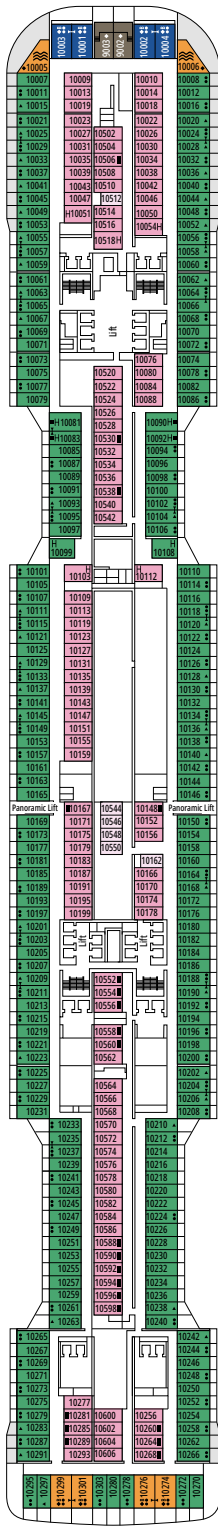

DECK 10
ROSS SEA