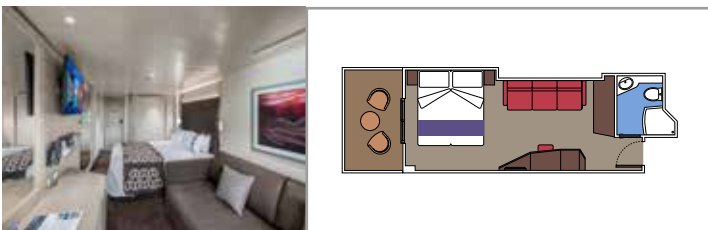

 Cabin size (m²)

 Balcony size (m²)

 Deck location

 Accommodating up to

SUITE AUREA

INCLUDED FACILITIES

- Some Suites have balcony with private whirlpool
- Spacious Wardrobe
- Sitting area with double sofa bed
- Comfortable double bed or single beds (on request)
- Bathroom with shower or bathtub, vanity area with hairdryers
- Interactive TV, telephone, safe, minibar and air conditioning
- Wifi connection available (for a fee)

The images are representative only. Size, layout and furniture may vary (within the same cabin category).

 Cabin size (m²)

 Balcony size (m²)

 Deck location

 Accommodating up to

BALCONY

INCLUDED FACILITIES

- Sitting area with sofa
- Comfortable double bed or single beds (on request)
- Bathroom with shower or bathtub, vanity area with hairdryers
- Interactive TV, telephone, safe, minibar and air conditioning
- Wifi connection available (for a fee)

DELUXE BALCONY WITH PARTIAL VIEW

BP

 ≈17
  ≈6
  8-14
  4

STUDIO BALCONY

BS

 ≈12
  ≈4
  13-14
  1

› Single use

The images are representative only. Size, layout and furniture may vary (within the same cabin category).

 Cabin size (m²)

 Balcony size (m²)

 Deck location

 Accommodating up to

OCEAN VIEW

INCLUDED FACILITIES

- Window with sea view
- Relaxing armchair
- Comfortable double bed or single beds (on request)
- Bathroom with shower or bathtub, vanity area with hairdryers
- Interactive TV, telephone, safe, minibar and air conditioning
- Wifi connection available (for a fee)