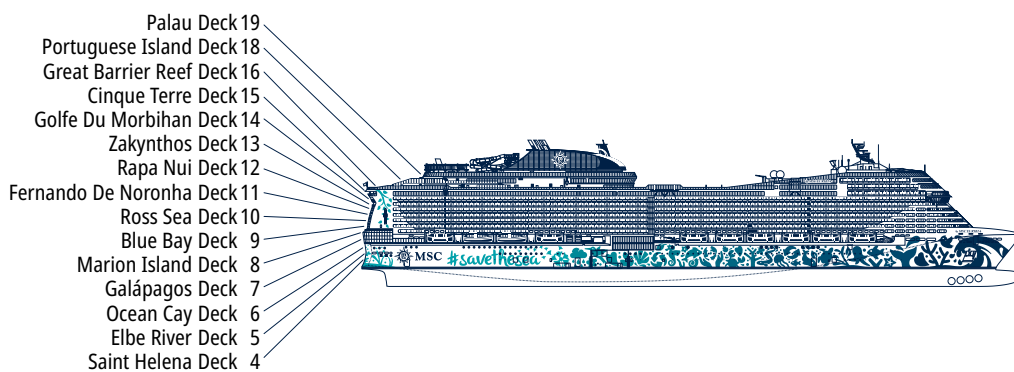

MSC EURIBIA

TECHNICAL CHARACTERISTICS OF THE SHIP

MSC EXCURSIONS

TECHNICAL CHARACTERISTICS OF THE SHIP	
GROSS TONNAGE	184.011
LENGTH / BEAM / HEIGHT	331,43 m / 43 m / 73,5 m
SURFACE AREA	35.000 m ² public areas
PUBLIC AREA RATIO	7,8 m ² per passenger
DECKS	19, included 15 for guests
LIFTS	32, included 19 for guests (2 panoramic and 1 for the MSC Yacht Club)
VOLTAGE (IN CABIN)	120/230 volts
MAXIMUM SPEED	22,8 knots
STABILISERS	Stabilised with 2 fins
NUMBER OF PASSENGERS	6.334
NUMBER OF CABINS	2.419, included 60 for guests with disabilities or reduced mobility
CREW MEMBERS	Approx. 1.704
POOLS	4, included 1 with sliding roof and 1 for the MSC Yacht Club
WHIRLPOOLS	9 whirlpool baths
ENVIRONMENTAL TECHNOLOGY	The second ship in the MSC Cruises fleet powered by Liquefied Natural Gas (LNG), one of the world's cleanest marine fuels at scale